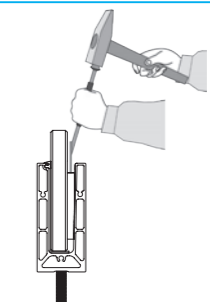

Fixing Components

AK-5027K
Chemical Anchor

BTS-GJ10X150
M10 x 150 Threaded Rod + Washer + Nut

AK-5299
Wedge Fixing Tool

Installation Details