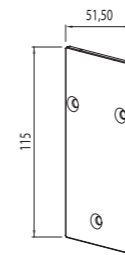

- Profil complet
- Installation rapide
- Design esthétique

Optional Prefabricated Water Drainage Canals

ELEGANT SERIES N50

Full Length Base Shoe Profile

N50-8984

- N50-KMS10 (Wedge set for 5+5 mm Glass)
- N50-KMS12 (Wedge set for 6+6 mm Glass)
- N50-KMS16 (Wedge set for 8+8 mm Glass)
- N50-KMS20 (Wedge set for 10+10 mm Glass)

Code	N50-8984
Length	500 cm
Finishing	Natural Anodize / Powder Coating
Glass Thickness	10,76mm/12,76mm/16,76mm/17,52mm/21,52mm
Prefabricated	✓
Plastic Wedge+Spacer	X
Gaskets	X

Endcaps

N50-8984K

Gaskets

- N50-CNT10 Rubber gasket set (5+5mm Glass)
- N50-CNT12 Rubber gasket set (6+6mm Glass)
- N50-CNT16 Rubber gasket set (8+8mm Glass)
- N50-CNT20 Rubber gasket set (10+10mm Glass)