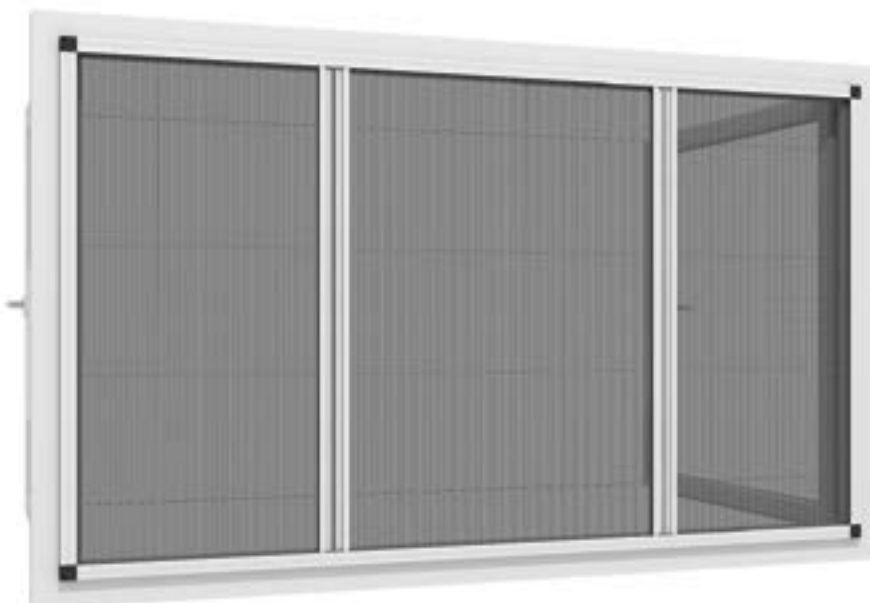

**Continuous
Innovation**

**Win
&
Win**

**Solution
Partner
Products**