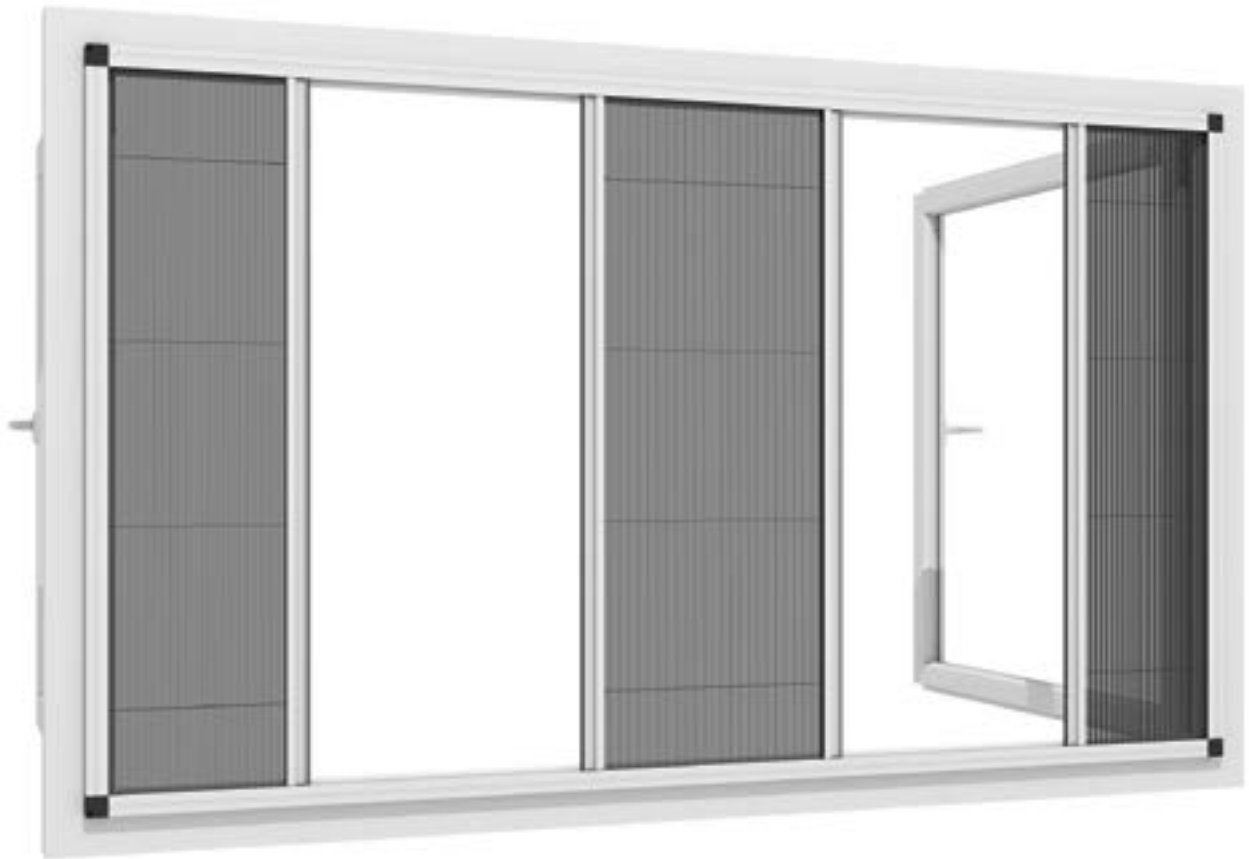

**Continuous
Innovation**

**Win
&
Win**

**Solution
Partner
Products**