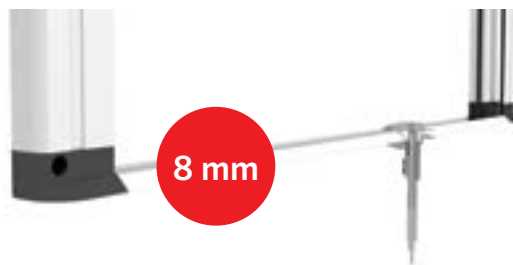

sds®

Flyscreen and Curtain Systems

Almarde *energy* no treshold 8mm