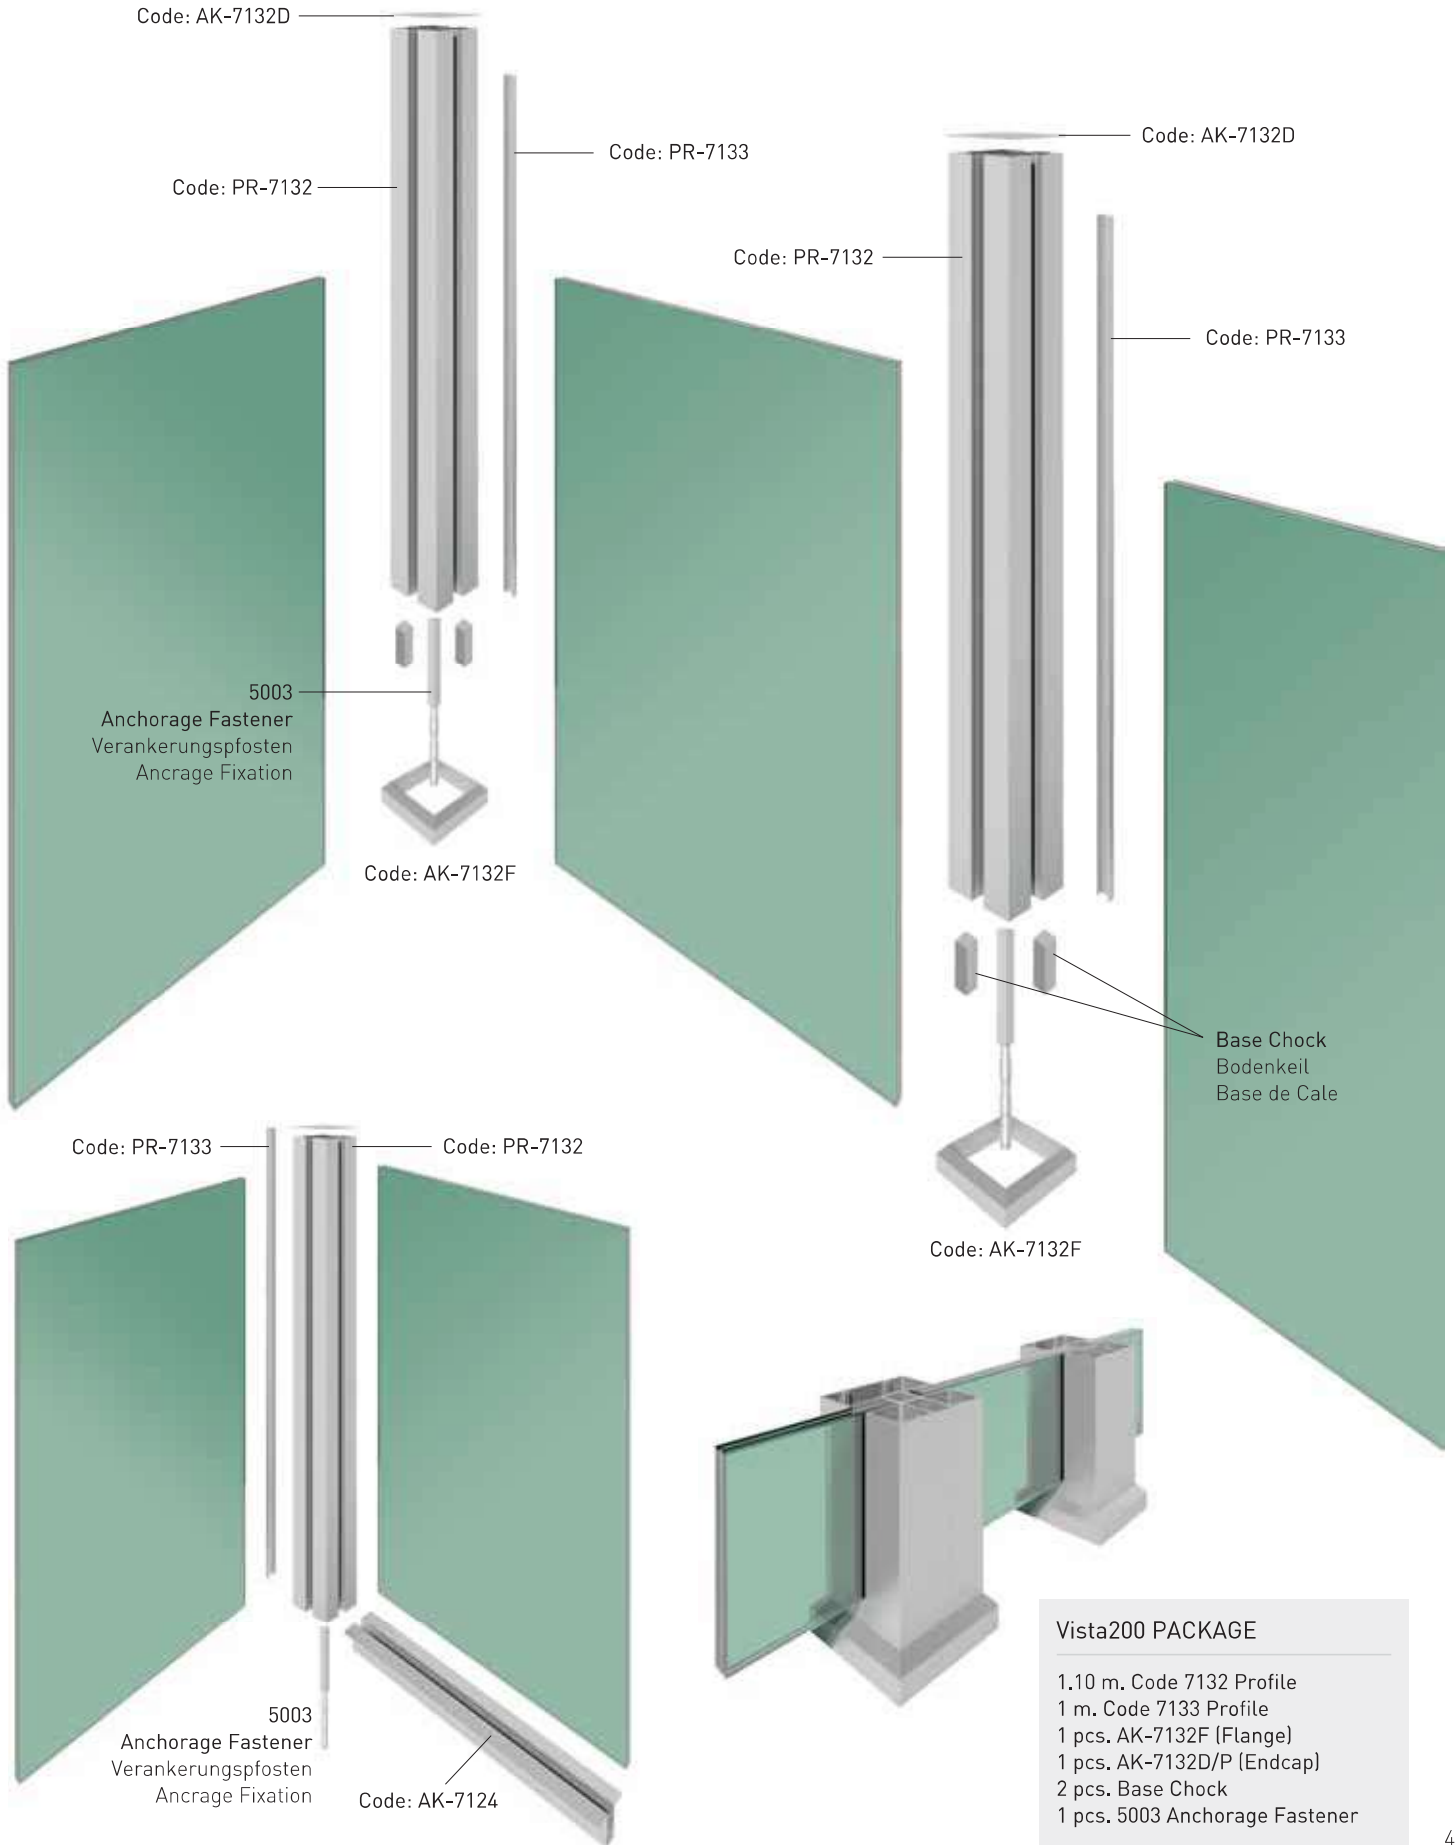

ELEGANT SERIES Vista200

↓ System Components / Systemteile / Composants du Système

Code: PR-7132

Code: PR-7133

Code: AK-7124

Code: AK-7132F

Post Endcap Types Abdeckprofile für das Senkrechtprofil Types de profilé de couvre verticale

Code: AK-7132P
Pyramide

Code: AK-7132D
Flat

Code: AK-7132U

Code: AK-7132C

↓ Montage Details / Montageschritte / Détails de l'installation

ELEGANT SERIES Vista200

Vista200 PACKAGE
1.10 m. Code 7132 Profile
1 m. Code 7133 Profile
1 pcs. AK-7132F (Flange)
1 pcs. AK-7132D/P (Endcap)
2 pcs. Base Chock
1 pcs. 5003 Anchorage Fastener