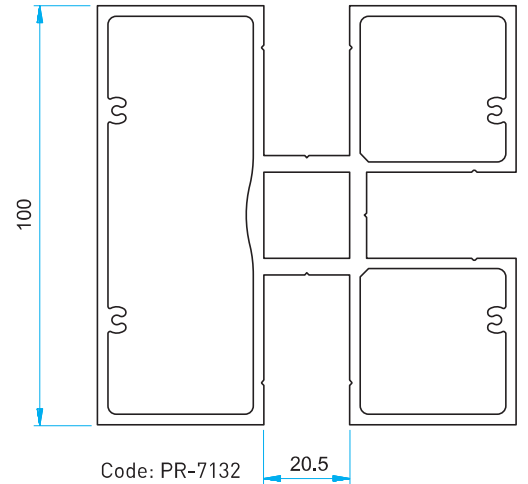

ELEGANT SERIES Vista200

↓ System Components / Systemteile / Composants du Système

Code: PR-7132

Code: PR-7133

Code: AK-7124

Code: AK-7132F

Post Endcap Types Abdeckprofile für das Senkrechtprofil Types de profilé de couvre verticale

Code: AK-7132P
Pyramide

Code: AK-7132D
Flat

Code: AK-7132U

Code: AK-7132C

↓ Montage Details / Montageschritte / Détails de l'installation

ELEGANT SERIES Vista200

Vista200 PACKAGE
1.10 m. Code 7132 Profile
1 m. Code 7133 Profile
1 pcs. AK-7132F (Flange)
1 pcs. AK-7132D/P (Endcap)
2 pcs. Base Chock
1 pcs. 5003 Anchorage Fastener