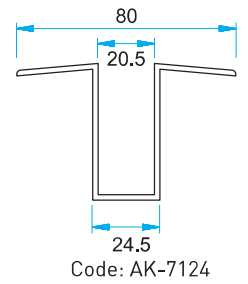

ELEGANT SERIES Vista200

↓ System Components / Systemteile / Composants du Système

Code: PR-7132

Code: PR-7133

Code: AK-7124

Code: AK-7132F

Post Endcap Types Abdeckprofile für das Senkrechtprofil Types de profilé de couvre verticale

Code: AK-7132P
Pyramide

Code: AK-7132D
Flat

Code: AK-7132U

Code: AK-7132C

↓ Montage Details / Montageschritte / Détails de l'installation

ELEGANT SERIES Vista200

Vista200 PACKAGE
1.10 m. Code 7132 Profile
1 m. Code 7133 Profile
1 pcs. AK-7132F (Flange)
1 pcs. AK-7132D/P (Endcap)
2 pcs. Base Chock
1 pcs. 5003 Anchorage Fastener