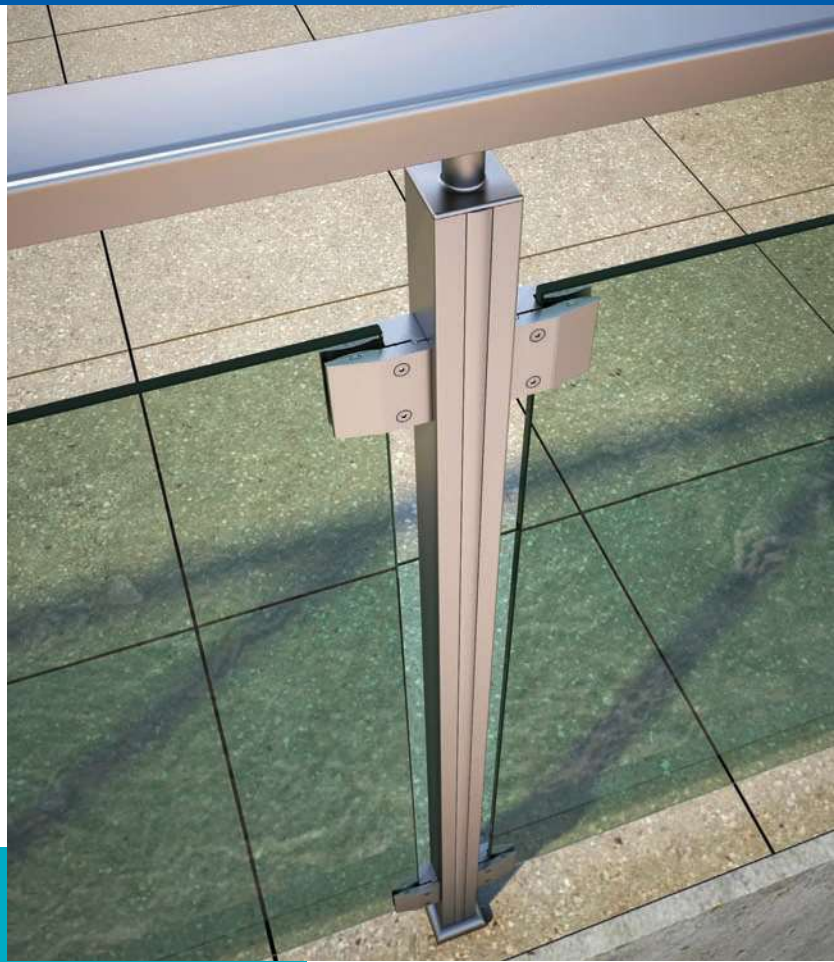

BTS
RAILING Systems