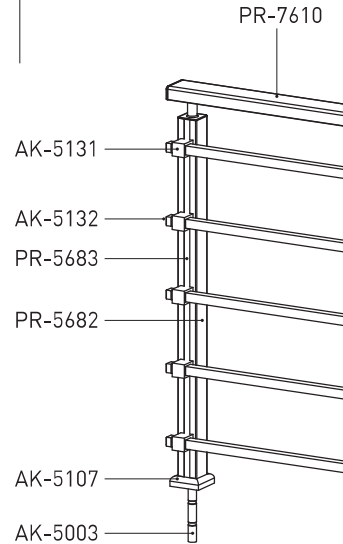

You can watch the installation video of this system on
Youtube BTS Alüminyum TV channel.
Bu sistem ile ilgili montaj videosunu
Youtube BTS Alüminyum TV kanalında izleyebilirsiniz.