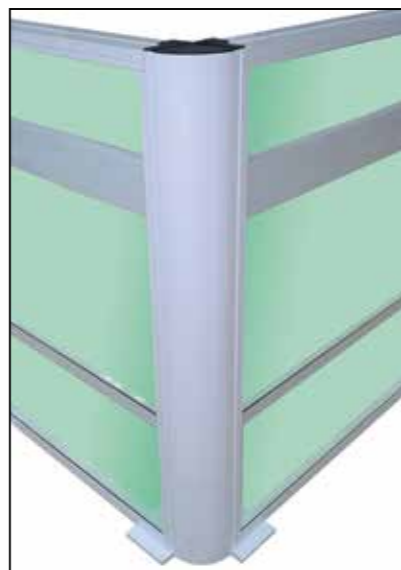

Windstop A500 Corner detail
WindStop A500 Köşe Dönüş

External view of the system
Sistemin dıştan görünüşü