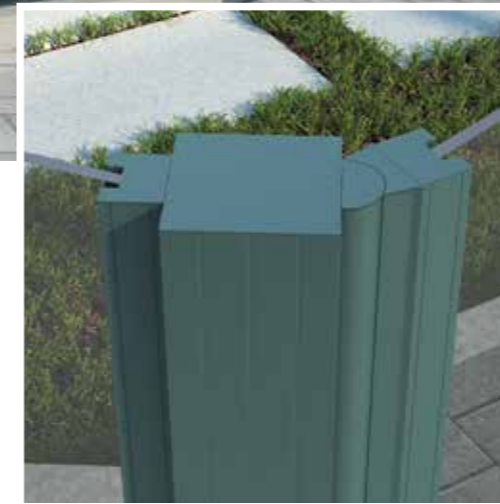

## STABLE WINDBREAKER / SABİT RÜZGAR KIRICI

It's designed for restaurants, gardens, terraces, open areas of cafes, villa gardens and it's partiation. The system can be used fully closed with special horizontal profiles or half closed with profiles and half closed with glass for more aesthetic view.