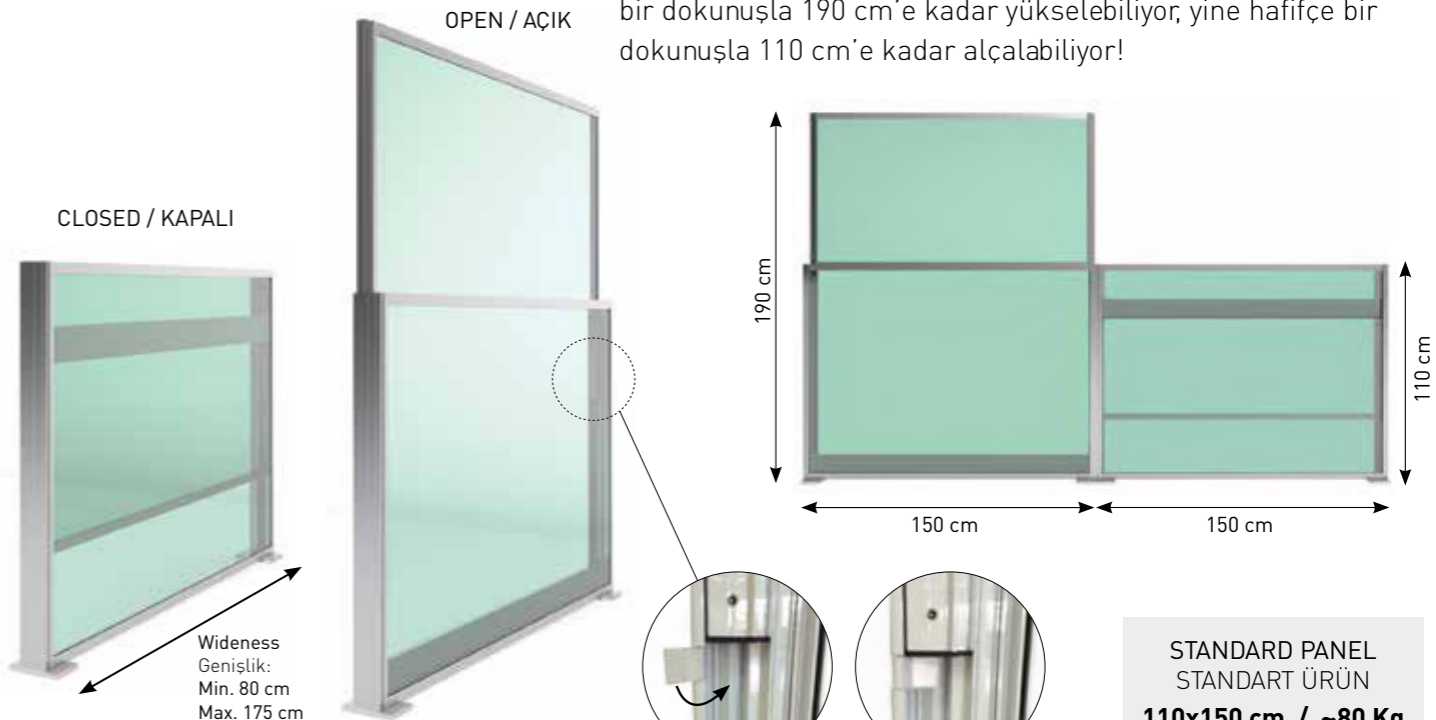

* In stable panel, 8mm glass is used.
In Liftable panel, 6mm glass is used.
* Sistemin sabit panelinde 8 mm, hareketli panelinde 6 mm Temperli Cam kullanılmaktadır.

* Locking system for Security is optional.
* Güvenlik sebebiyle sistemin kapanmasını engelleyecek tırnak sistemi opsiyoneldir.

STANDARD PANEL
STANDART ÜRÜN
110x150 cm / ~80 Kg